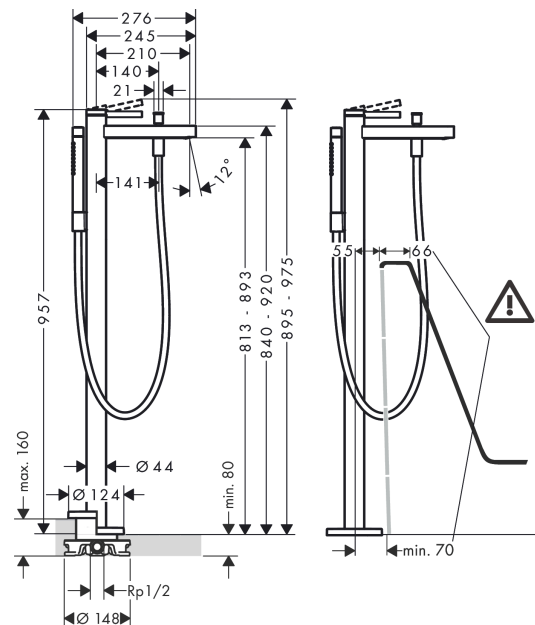

Finoris

Single lever bath mixer floor-standing

Surfaces: **Matt Black** Article Number: **76445670**

Description

product features

- consists of: single lever bath mixer floor standing, baton hand shower, shower hose, shower holder
- 2 functions
- projection 210 mm
- connection type: basic set
- spray type mixer: normal spray
- spray type hand shower: Rain, Mono
- maximum flow rate at 3 bar: 25,6 l/min
- flow rate for bath spout at 3 bar: 20,6 l/min
- flow rate of hand shower at 3 bar: 13,6 l/min
- min. operating pressure: 1 bar
- max. operating pressure: 10 bar
- ceramic cartridge
- diverter with automatic resetting
- non-return valve
- connection dimension: DN15

Technology

Design awards

reddot winner 2021

Product image

Scale drawing