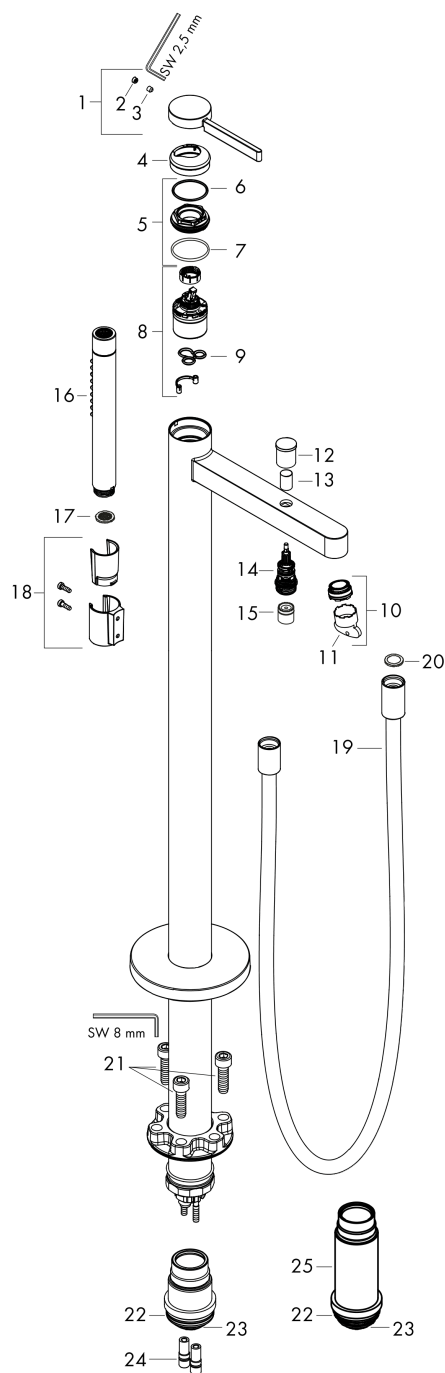

##### product features

- consists of: single lever bath mixer floor standing, baton hand shower, shower hose, shower holder
- 2 functions
- projection 210 mm
- connection type: basic set
- spray type mixer: normal spray
- spray type hand shower: Rain, Mono
- maximum flow rate at 3 bar: 25,6 l/min
- flow rate for bath spout at 3 bar: 20,6 l/min
- flow rate of hand shower at 3 bar: 13,6 l/min
- min. operating pressure: 1 bar
- max. operating pressure: 10 bar
- ceramic cartridge
- diverter with automatic resetting
- non-return valve
- connection dimension: DN15

### Flowchart

**Finoris**  
**Single lever bath mixer floor-standing**  
 Surfaces: **Matt Black**    Article Number: **76445670**

## Exploded Drawing

Year of production: >06/21

**Finoris**  
**Single lever bath mixer floor-standing**  
 Surfaces: **Matt Black** Article Number: **76445670**

### Spare part list

Year of production: >06/21

Pos.	Description	Article Number	Price	PU
1	handle	93993670	-	1
2	screw cover	93735460	-	1
3	hollow set screw M5x5	98446000	-	1
4	escutcheon	93994670	-	1
5	nut	93995000	-	1
6	O-ring 33x2	98154000	-	1
7	O-ring 35x2	92604000	-	1
8	cartridge, assy	93895000	-	1
9	seal	95008000	-	1
10	aerator M24x1 (38 l/min)	93965000	-	1
11	service tool	93750000	-	1
12	diverter knob	97981670	-	1
13	sleeve	97979670	-	1
14	selector	97978000	-	1
15	non return valve	97980000	-	1
16	shower hose 1,25 m	28282670	-	1
17	seal	98058000	-	1
18	handshower	28532670	-	1
19	filter packing	94246000	-	1
20	shower holder, assy	96295670	-	1
21	hexagon socket screw M10x35	97670000	-	1
22	O-ring 44x2,5	98162000	-	1
23	O-ring 29x3	98371000	-	1
24	O-ring 7x2	98419000	-	1
25	extension set 60 mm	93882000	-	1